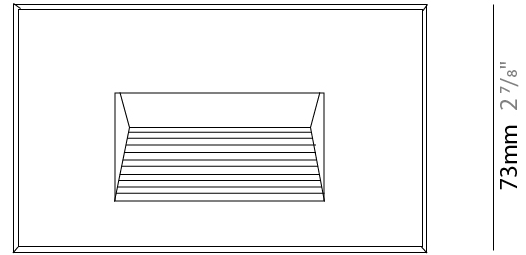

base number   Color   Finish
Temperature   Options

1. To build a product code in our configurator select the specify button on the base model # product page
2. To build a manual product code on this datasheet choose from the options listed below in blue font and add the suffix to the base model #

GENERAL

Series: New Green
Subseries: New Green XS
Brand: Side
Division: Exterior
Mounting Type: Recessed
Mounting Location: Wall
Subcategory: Step Light

PHYSICAL

Shape: Rectangle
Length (mm): 116
Length (in): 4 ⁹/₁₆
Width (mm): 73
Width (in): 2 ⁷/₈
Depth (mm): 65
Depth (in): 2 ⁹/₁₆
Light Distribution: Asymmetric
Weight (kg): 0.4
Weight (lbs): 0.88
Diffuser: Clear tempered glass
Gasket: Silicon rubber
Fixture Finish: WHI / BLK / GRY
Fixture Material: Aluminum Die Cast

ELECTRICAL

Lamp Type: LED (Zhaga Standard)
Input Wattage (W): 2
Total Output Wattage (W): 1.05
Dimming: Non-Dimmable
Driver Included: No
Driver Location: Remote
Driver Type: Constant Current - Universal
Driver Class: Class 2
Input Voltage (V): 120 - 277
Constant Current (MA): 350
Upon Request: 0-10Vdc dimming / Phase dimming 120Vac

LED

Color Temperature (°K): 3000 / 4000
Max. Delivered Lumen (lm): 103.7 / 116.6
Nominal Lumen (lm): 240 / 270
CRI: >90 CRI
Lamp Life (hrs): 50000

OPTICAL

Optic°: Asymmetrical

RATINGS AND CERTIFICATIONS

Certified By: Certified for North American Standards
IP rating: IP65
IK Rating: IK07

PROJECT
TYPE
SPECIFIER
QUANTITY
DATE

116mm 4 ⁹/₁₆"