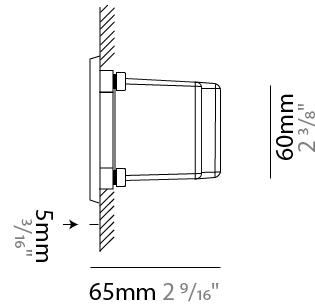

60mm
2 ³/₈"

2.2kg / 4.85 lbs